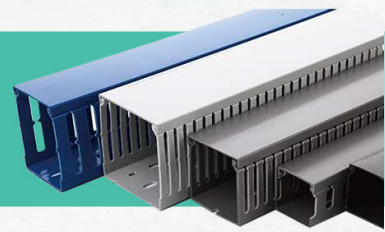

SLOTTED ADHESIVE CABLE TRUNKING

CODE	PRODUCT NAME	BOX
1502	25X25 CABLE TRUNK.(SLOTTED))(BLUE)(ADH.)	
1505	25X40 CABLE TRUNK.(SLOTTED))(BLUE)(ADH.)	
1508	25X60 CABLE TRUNK.(SLOTTED))(BLUE)(ADH.)	
1509	25X60 CABLE TRUNK.(SLOTTED))(GRAY)(ADH.)	
1511	40X40 CABLE TRUNK.(SLOTTED))(BLUE)(ADH.)	
1514	40X60 CABLE TRUNK.(SLOTTED))(BLUE)(ADH.)	
1517	40X80 CABLE TRUNK.(SLOTTED))(BLUE)(ADH.)	
1520	60X40 CABLE TRUNK.(SLOTTED))(BLUE)(ADH.)	
1521	60X40 CABLE TRUNK.(SLOTTED))(GRAY)(ADH.)	
1523	60X60 CABLE TRUNK.(SLOTTED))(BLUE)(ADH.)	
1526	60X80 CABLE TRUNK.(SLOTTED)(2M)(BLUE)(ADH.)	
1529	60X100 CABLE TRUNK.(SLOTTED)(2M)(BLUE)(ADH.)	
1532	80X60 CABLE TRUNK.(SLOTTED))(BLUE)(ADH.)	
1533	80X60 CABLE TRUNK.(SLOTTED))(GRAY)(ADH.)	
1535	100X60 CABLE TRUNK.(SLOTTED)(BLUE)(ADH.)	
1538	100X100 CABLE TRUNK.(SLOTTED)(2M)(BLUE)(ADH.)	

• YOU CAN WATCH OUR CABLE TRUNKING QUALITY TEST ON YOUTUBE